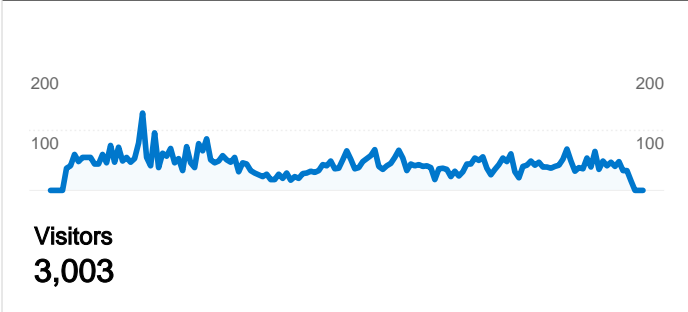

Site Usage

10,059 Visits

42.95% Bounce Rate

60,148 Page Views

00:04:26 Avg. Time on Site

5.98 Pages/Visit

29.84% % New Visits

Visitors Overview

 **10,059** Visits

 **3,003** Absolute Unique Visitors

 **60,148** Page Views

 **5.98** Average Page Views

 **00:04:26** Time on Site

 **42.95%** Bounce Rate

 **29.86%** New Visits

Technical Profile

10,059 visits came from 26 countries/territories

Site Usage

Country/Territory	Visits	Pages/Visit	Avg. Time on Site	% New Visits	Bounce Rate
Switzerland	9,732	6.08	00:04:32	27.84%	42.06%
Germany	136	2.75	00:01:10	90.44%	68.38%
United States	71	1.72	00:00:32	100.00%	92.96%
Ireland	37	1.00	00:00:00	100.00%	100.00%
Austria	18	2.72	00:02:00	100.00%	50.00%
United Kingdom	12	7.83	00:08:31	66.67%	25.00%
Serbia and Montenegro	9	3.56	00:01:34	11.11%	22.22%
France	9	8.00	00:01:56	88.89%	33.33%
Japan	5	5.80	00:01:17	40.00%	60.00%
Belgium	5	13.00	00:03:55	80.00%	0.00%

Pages on this site were viewed a total of 60,148 times

 **60,148** Page Views

 **41,175** Unique Views

 **42.95%** Bounce Rate

Top Content

Pages	Page Views	% Page Views
/	12,402	20.62%
/tageler	3,224	5.36%
/image	2,415	4.02%
/einheiten	2,109	3.51%
/tracker	1,270	2.11%