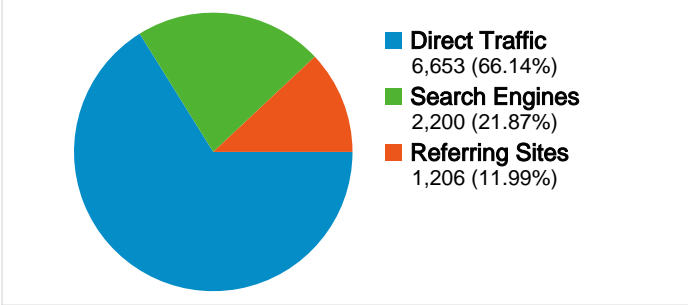

Traffic Sources Overview

Content Overview

Pages	Page Views	% Page Views
/	12,402	20.62%
/tageler	3,224	5.36%
/image	2,415	4.02%
/einheiten	2,109	3.51%
/tracker	1,270	2.11%