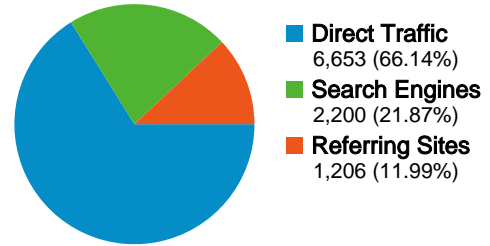

Top Traffic Sources

Sources	Visits	% visits	Keywords	Visits	% visits
(direct) ((none))	6,653	66.14%	pfadipatria.com	572	26.00%
google (organic)	2,152	21.39%	pfadi patria	467	21.23%
pfadi.ch (referral)	160	1.59%	pfadipatria	211	9.59%
pfadibern.ch (referral)	129	1.28%	pfadicorps patria bern	139	6.32%
db29.5star.ch (referral)	125	1.24%	pfadi patria bern	69	3.14%