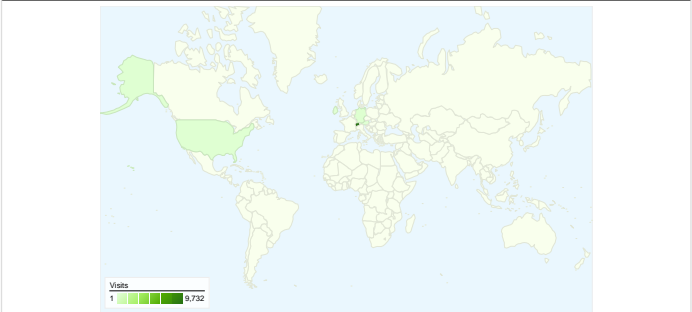

Site Usage

10,059 Visits

42.95% Bounce Rate

60,148 Page Views

00:04:26 Avg. Time on Site

5.98 Pages/Visit

29.84% % New Visits

Visitors Overview

Map Overlay world

Traffic Sources Overview

Content Overview

Pages	Page Views	% Page Views
/	12,402	20.62%
/tageler	3,224	5.36%
/image	2,415	4.02%
/einheiten	2,109	3.51%
/tracker	1,270	2.11%

3,003 people visited this site

10,059 visits came from 26 countries/territories

Site Usage

Country/Territory	Visits	Pages/Visit	Avg. Time on Site	% New Visits	Bounce Rate
Switzerland	9,732	6.08	00:04:32	27.84%	42.06%
Germany	136	2.75	00:01:10	90.44%	68.38%
United States	71	1.72	00:00:32	100.00%	92.96%
Ireland	37	1.00	00:00:00	100.00%	100.00%
Austria	18	2.72	00:02:00	100.00%	50.00%
United Kingdom	12	7.83	00:08:31	66.67%	25.00%
Serbia and Montenegro	9	3.56	00:01:34	11.11%	22.22%
France	9	8.00	00:01:56	88.89%	33.33%
Japan	5	5.80	00:01:17	40.00%	60.00%
Belgium	5	13.00	00:03:55	80.00%	0.00%

Pages on this site were viewed a total of 60,148 times

 **60,148** Page Views

 **41,175** Unique Views

 **42.95%** Bounce Rate

Top Content

Pages	Page Views	% Page Views
/	12,402	20.62%
/tageler	3,224	5.36%
/image	2,415	4.02%
/einheiten	2,109	3.51%
/tracker	1,270	2.11%