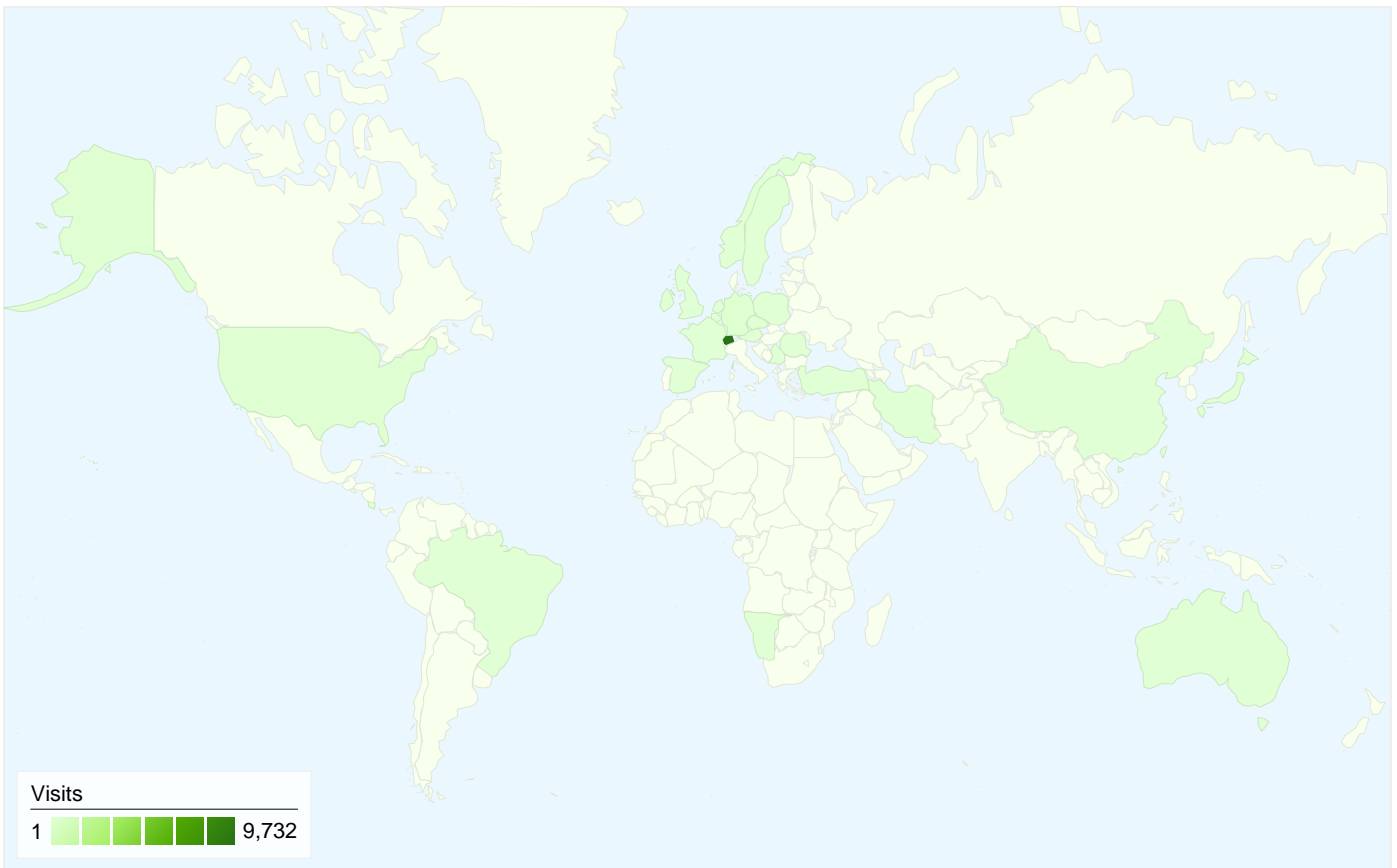

Browser	Visits	% visits	Connection Speed	Visits	% visits
Firefox	5,470	54.38%	DSL	4,011	39.87%
Internet Explorer	3,506	34.85%	Unknown	3,306	32.87%
Safari	765	7.61%	Cable	2,221	22.08%
Mozilla	280	2.78%	T1	394	3.92%
Opera	26	0.26%	Dialup	127	1.26%

All traffic sources sent a total of 10,059 visits

-  **66.14%** Direct Traffic
-  **11.99%** Referring Sites
-  **21.87%** Search Engines

Top Traffic Sources

Sources	Visits	% visits	Keywords	Visits	% visits
(direct) ((none))	6,653	66.14%	pfadipatria.com	572	26.00%
google (organic)	2,152	21.39%	pfadi patria	467	21.23%
pfadi.ch (referral)	160	1.59%	pfadipatria	211	9.59%
pfadibern.ch (referral)	129	1.28%	pfadicorps patria bern	139	6.32%
db29.5star.ch (referral)	125	1.24%	pfadi patria bern	69	3.14%

10,059 visits came from 26 countries/territories

Site Usage

Country/Territory	Visits	Pages/Visit	Avg. Time on Site	% New Visits	Bounce Rate
Switzerland	9,732	6.08	00:04:32	27.84%	42.06%
Germany	136	2.75	00:01:10	90.44%	68.38%
United States	71	1.72	00:00:32	100.00%	92.96%
Ireland	37	1.00	00:00:00	100.00%	100.00%
Austria	18	2.72	00:02:00	100.00%	50.00%
United Kingdom	12	7.83	00:08:31	66.67%	25.00%
Serbia and Montenegro	9	3.56	00:01:34	11.11%	22.22%
France	9	8.00	00:01:56	88.89%	33.33%
Japan	5	5.80	00:01:17	40.00%	60.00%
Belgium	5	13.00	00:03:55	80.00%	0.00%